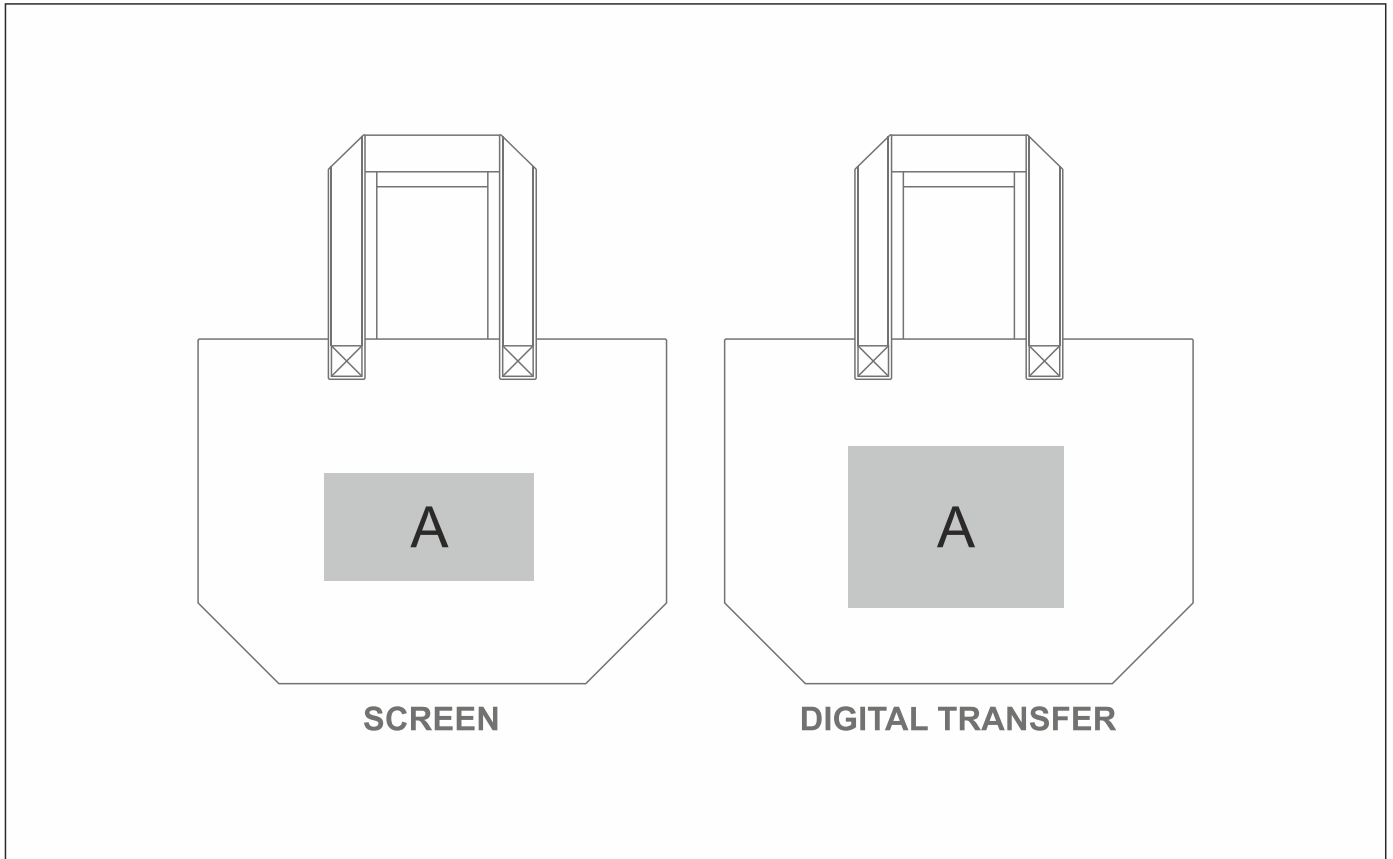

BG-AM-395-B

Oceania RPET Felt Tote

Need to know:

- - Includes 1-Colour, 1-Position Screen Print (setup fee applies)

Screen: Texture of Item will affect the Print.

DTC: No Fine Detail or Thin Text due to Texture of Material.

Branding Options:

Position A

1. Screen Print (SC)
1 Colour
Size: 195mm wide x 100mm high
2. Digital Direct Transfer (DDT-A)
Full Colour
Size: 148mm wide x 105mm high
3. Digital Direct Transfer (DDT-B)
Full Colour
Size: 200mm wide x 150mm high